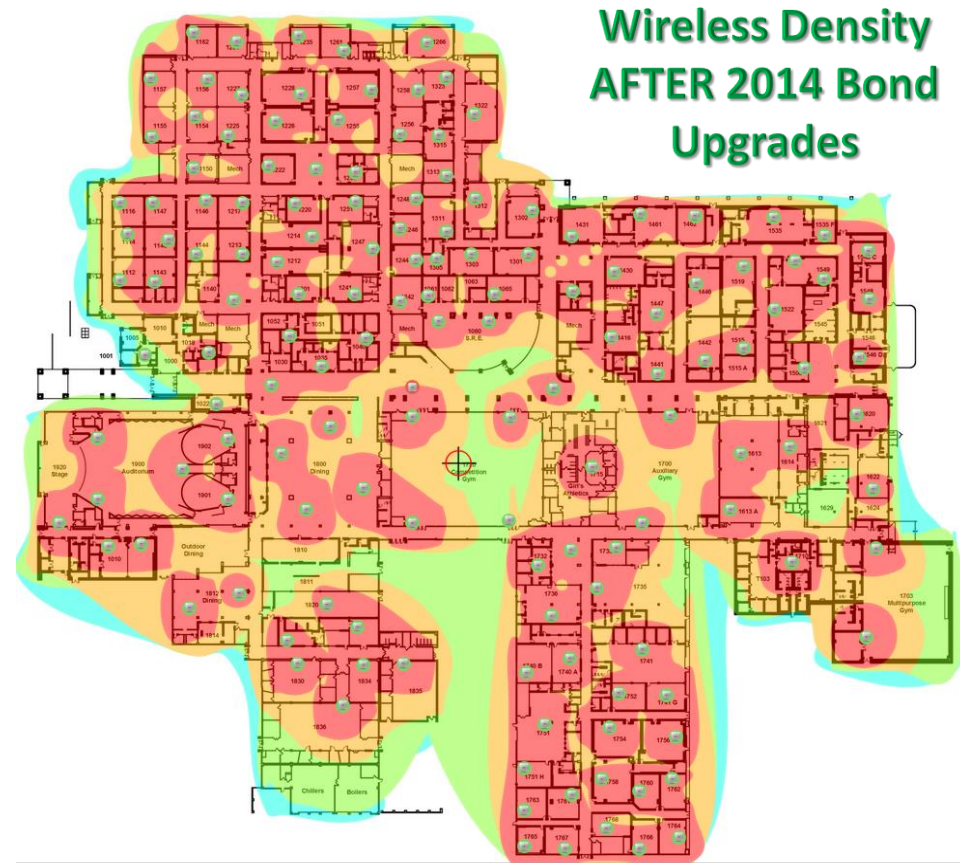

Technology Infrastructure Update

Install High Speed Wireless Access Infrastructure

Installation of enterprise state-of-the-art, high-speed wireless access infrastructure that includes:

- Up to three wireless device connections,
- Secured Bring Your Own Technology (BYOT) program,
- Secured visitor access, and
- Outdoor wireless coverage.

Grade Level	Installed 8,551 Wireless Access Points
High	100% Complete (installed 2,368)
Middle	100% Complete (installed 2,009)
Elementary	100% Complete (installed 4,007)
Alternative	100% Complete (installed 93)
Support Centers	100% Complete (installed 74)

[District Wireless Access Instructions](#)

Technology Infrastructure Update

Install High Speed Wireless Access Infrastructure

Before the 2014 Bond, supported less than 1200 wireless connections

Now the new wireless infrastructure supports 5000+ wireless connections