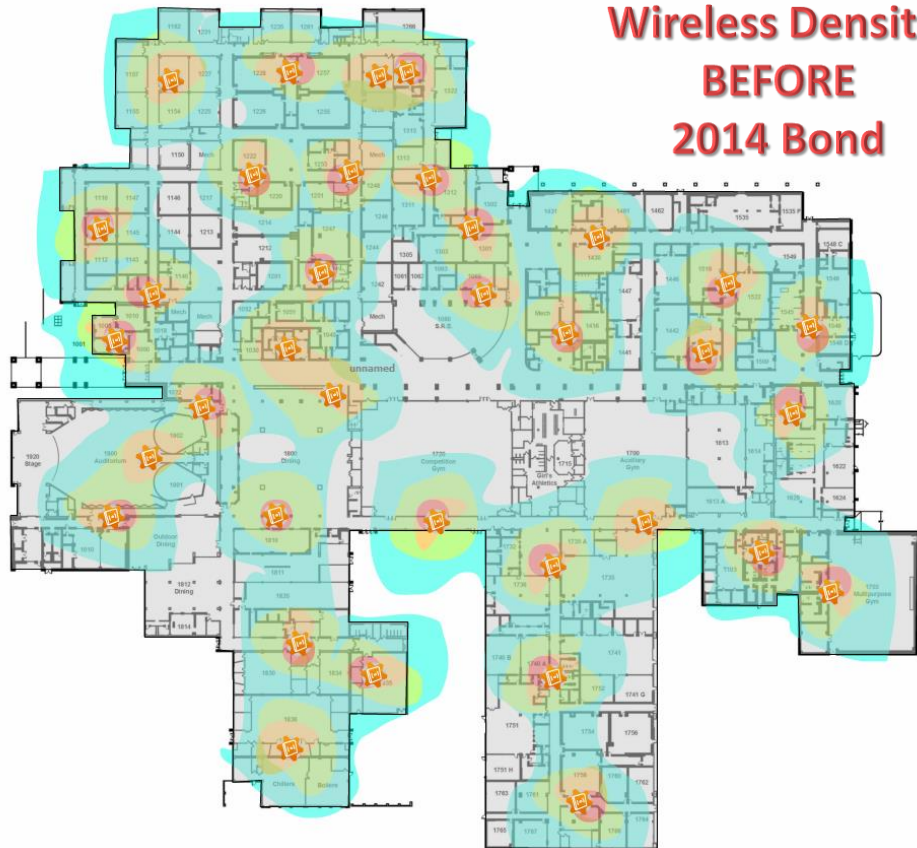

Technology Infrastructure Update

Install High Speed Wireless Access Infrastructure

Installation of enterprise state-of-the-art, high-speed wireless access infrastructure that includes:

- Up to three wireless device connections,
- Secured Bring Your Own Technology (BYOT) program,
- Secured visitor access, and
- Outdoor wireless coverage.

Grade Level	Installed 8,551 Wireless Access Points
High	100% Complete (installed 2,368)
Middle	100% Complete (installed 2,009)
Elementary	100% Complete (installed 4,007)
Alternative	100% Complete (installed 93)
Support Centers	100% Complete (installed 74)

[District Wireless Access Instructions](#)

Technology Infrastructure Update

Install High Speed Wireless Access Infrastructure

Before the 2014 Bond, supported less than 1200 wireless connections

Now the new wireless infrastructure supports 5000+ wireless connections