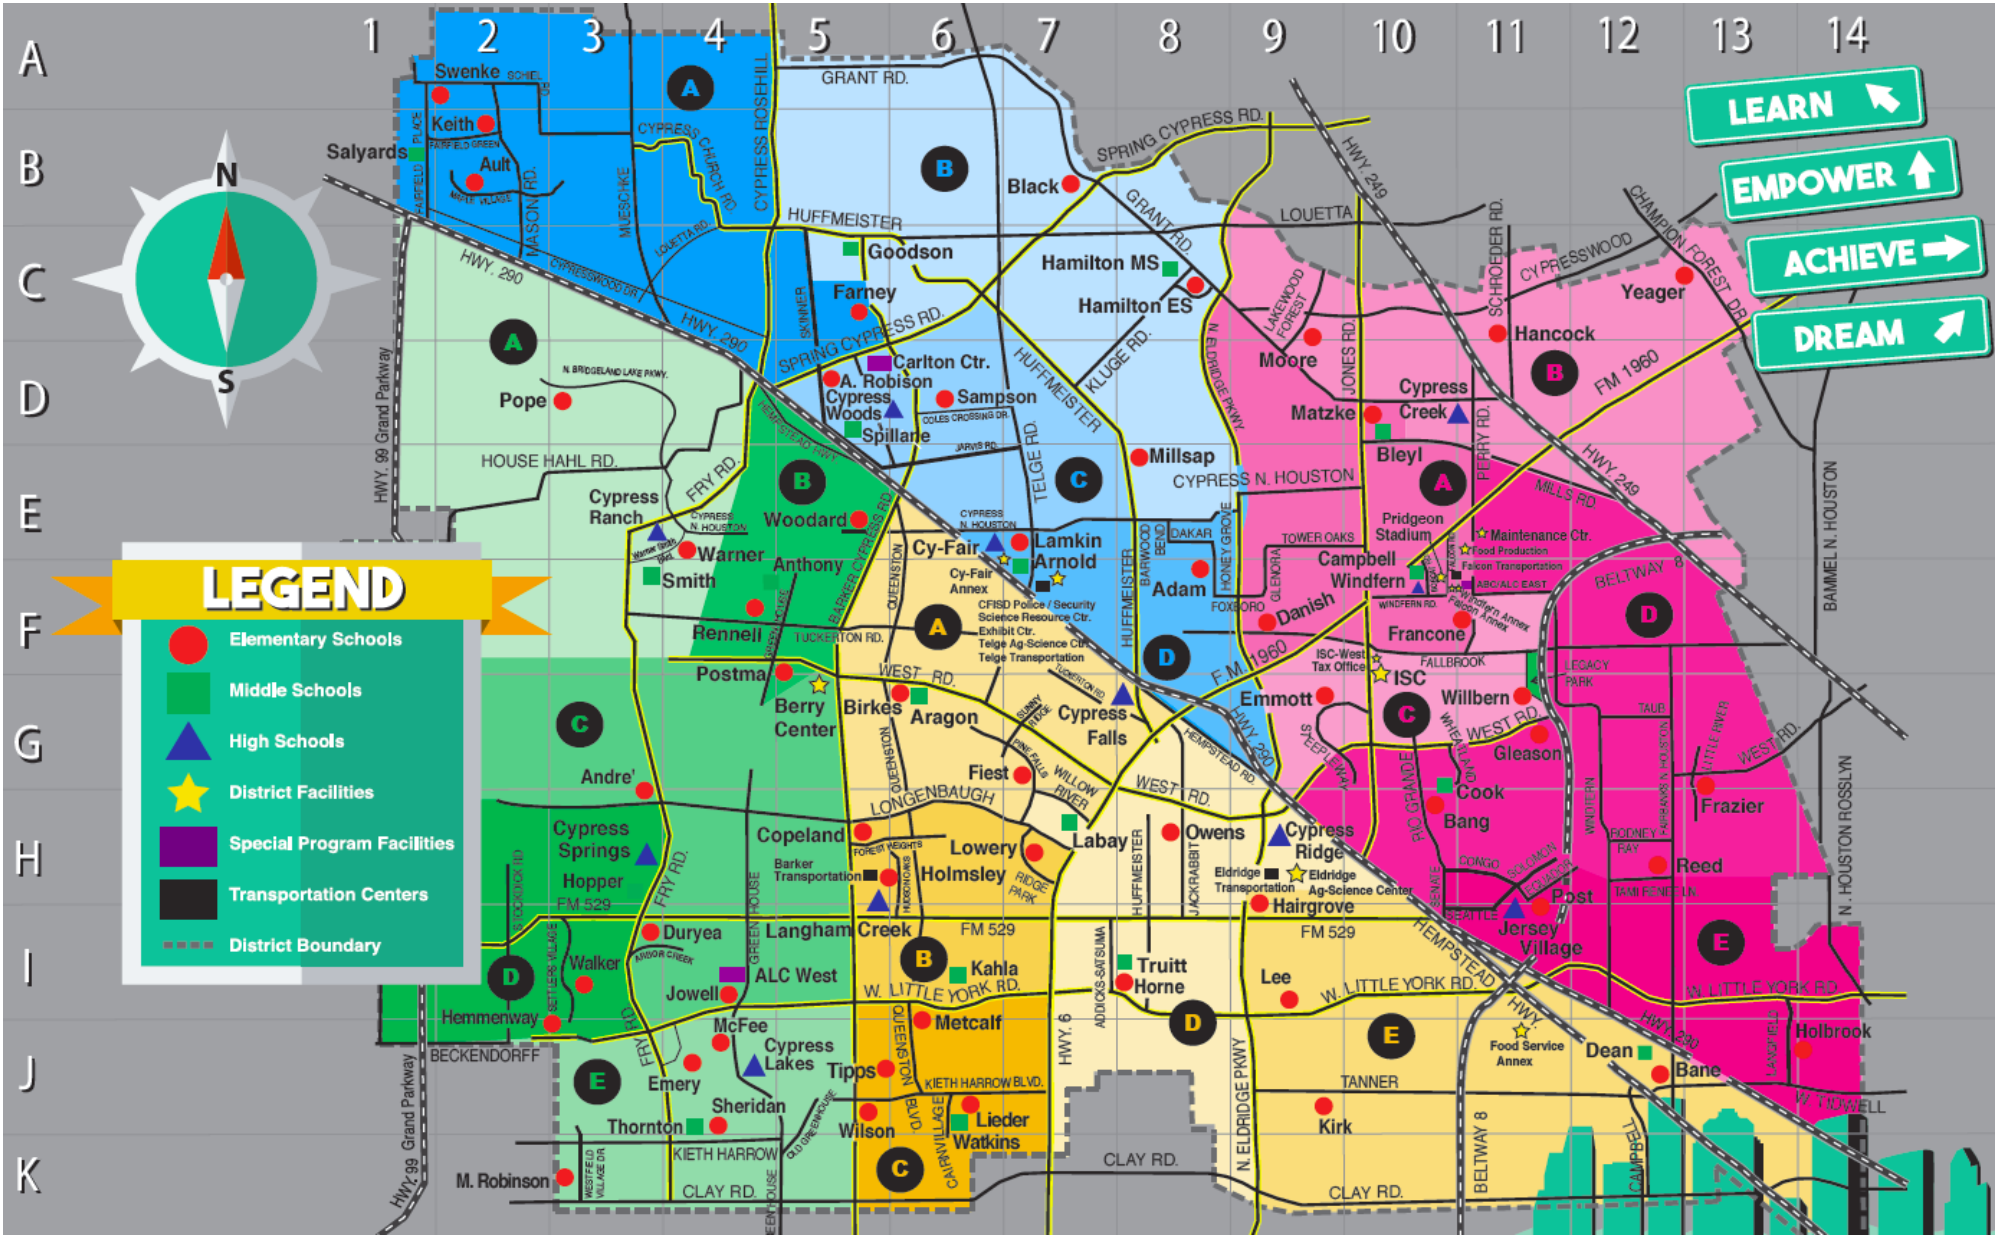

#	Campus	Zone	Division
2	Cy-Fair	3	D
4	Cy-Creek	4	B
7	Cy-Falls	2	A
13	Cy-Lakes	1	E
12	Cy-Ranch	1	A
10	Cy-Ridge	2	D
9	Cy-Springs	1	D
11	Cy-Woods	3	C
3	Jersey Village	4	E
5	Langham Creek	2	B
8	Windfern	4	A

58	Anthony	1	B
51	Aragon	2	A
41	Arnold	3	D
43	Bleyl	4	A
44	Campbell	4	A
47	Cook	4	D
42	Dean	2	E
52	Goodson	3	B
49	Hamilton	3	B
55	Hopper	1	D
53	Kahla	2	B
46	Labay	2	D
57	Salyards	3	A
56	Smith	1	A
54	Spillane	3	C
50	Thornton	1	E
48	Truitt	2	D
45	Watkins	2	C

#	Campus	Zone	Division
107	Adam	3	D
146	Andre	1	C
133	Ault	3	A
101	Bane	2	E
125	Bang	4	D
139	Birkes	2	A
148	Black	3	B
130	Copeland	2	B
145	Danish	4	A
142	Duryea	1	C
154	Emery	1	E
120	Emmott	4	C
135	Farney	3	A
124	Fiest	2	A
112	Francone	4	A
117	Frazier	4	D
136	Gleason	4	D
128	Hairgrove	2	E
126	Hamilton	3	B
108	Hancock	4	B
151	Hemmenway	1	D
106	Holbrook	4	E
121	Holmsley	2	B
113	Horne	2	D
122	Jowell	1	C
143	Keith	3	A
134	Kirk	2	E

060	ABC	4	A
006	ALC East	4	A
014	ALC West	1	C
932	Barker Mechanics	2	B
922	Barker Transportati	2	B
929	Berry Center	1	C
040	Carlton Center	3	C
802	Cy-Fair Annex	3	D
908	Distribution	4	A
953	ELC I	4	A
954	ELC II	2	D
934	Eldridge Mechanics	2	D
924	Eldridge Transporta	2	D
	Facilities	4	D
	Falcon Annex	4	A

#	Campus	Zone	Division
103	Lamkin	3	D
144	Lee	2	E
111	Lieder	2	C
116	Lowery	2	B
105	Matzke	4	A
150	McFee	1	E
127	Metcalf	2	C
110	Millsap	3	B
115	Moore	4	B
119	Owens	2	D
156	Pope	1	A
104	Post	4	E
147	Postma	1	B
129	Reed	4	E
155	Rennell	1	B
152	M. Robinson	1	E
140	A. Robison	3	C
138	Sampson	3	C
132	Sheridan	1	E
153	Swenke	3	A
141	Tipps	2	C
137	Walker	1	D
149	Warner	1	A
131	Willbern	4	C
118	Wilson	2	C
157	Woodard	1	B
109	Yeager	4	B

930	Falcon Mechanics	4	A
920	Falcon Transportation	4	A
911	Food Production Center	4	A
910	Food Service Annex-Clara	2	E
950	ISC-North South West	4	C
907	Maintenance Center	4	D
906	Operations	4	D
926	Police Department	3	D
	Pidgeon Stadium	4	A
952	Records & Repair Center	4	A
913	Science Resource Center	3	D
931	Telge Mechanics	3	D
921	Telge Transportation	3	D
914	Vending-Food Service	4	A
908	Windfern Annex	4	A

LEGEND

- Elementary Schools
- Middle Schools
- ▲ High Schools
- ★ District Facilities
- Special Program Facilities
- Transportation Centers
- --- District Boundary

LEARN ↙

EMPOWER ↑

ACHIEVE →

DREAM ↗