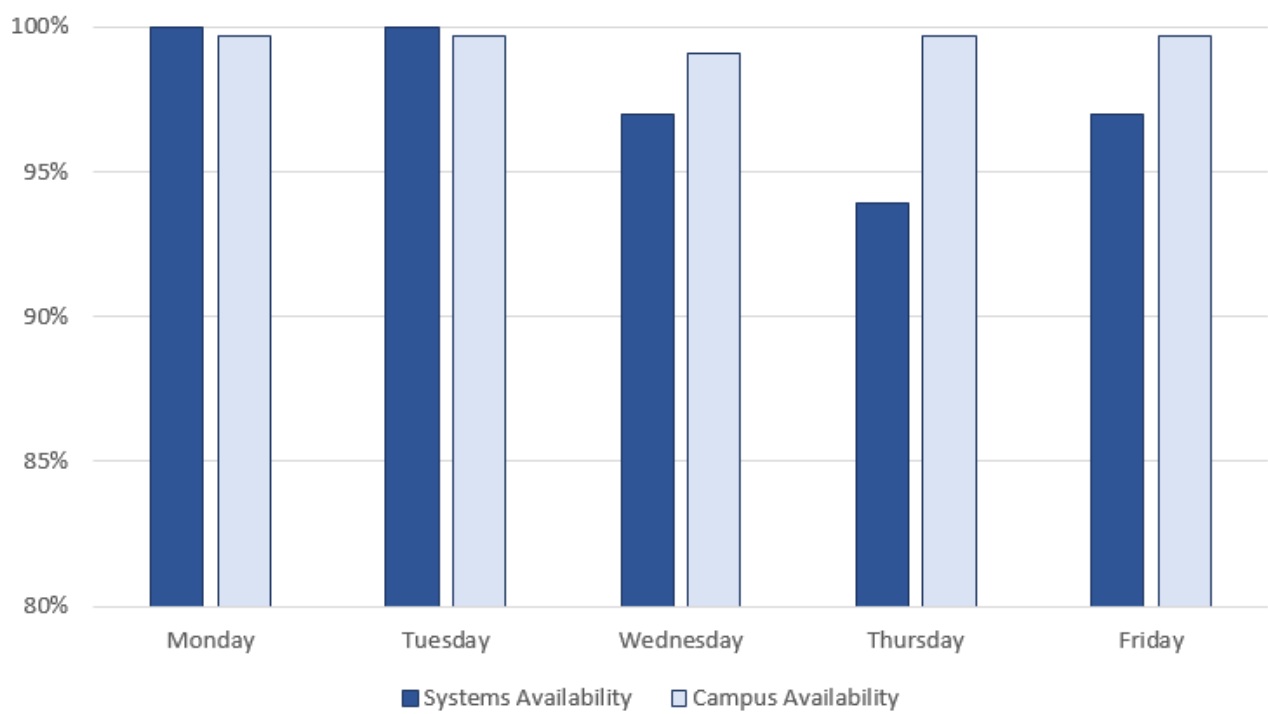

Performance Excellence Program

Category 7

Network Availability Results

Mission Critical Technology Systems Network Availability for the Week Ending February 5, 2016 is 99%

Network Availability Comparative Data

■ 14/15 Year Weekly Result
■ 15/16 Year Weekly Result

Network Availability Week 32 February 1 - 5, 2016

■ Systems Availability ■ Campus Availability

Achieve network availability of 98% for core network and telecommunications services for mission critical systems