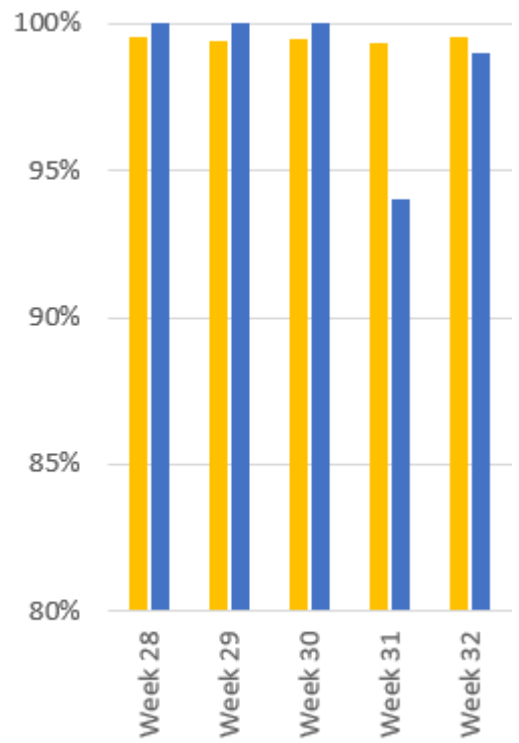

Performance Excellence Program

Category 7

Network Availability Results

Mission Critical Technology Systems Network Availability for the Week Ending February 5, 2016 is 99%

Network Availability Comparative Data

■ 14/15 Year Weekly Result
■ 15/16 Year Weekly Result

Network Availability Week 32 February 1 - 5, 2016

■ Systems Availability ■ Campus Availability

Achieve network availability of 98% for core network and telecommunications services for mission critical systems