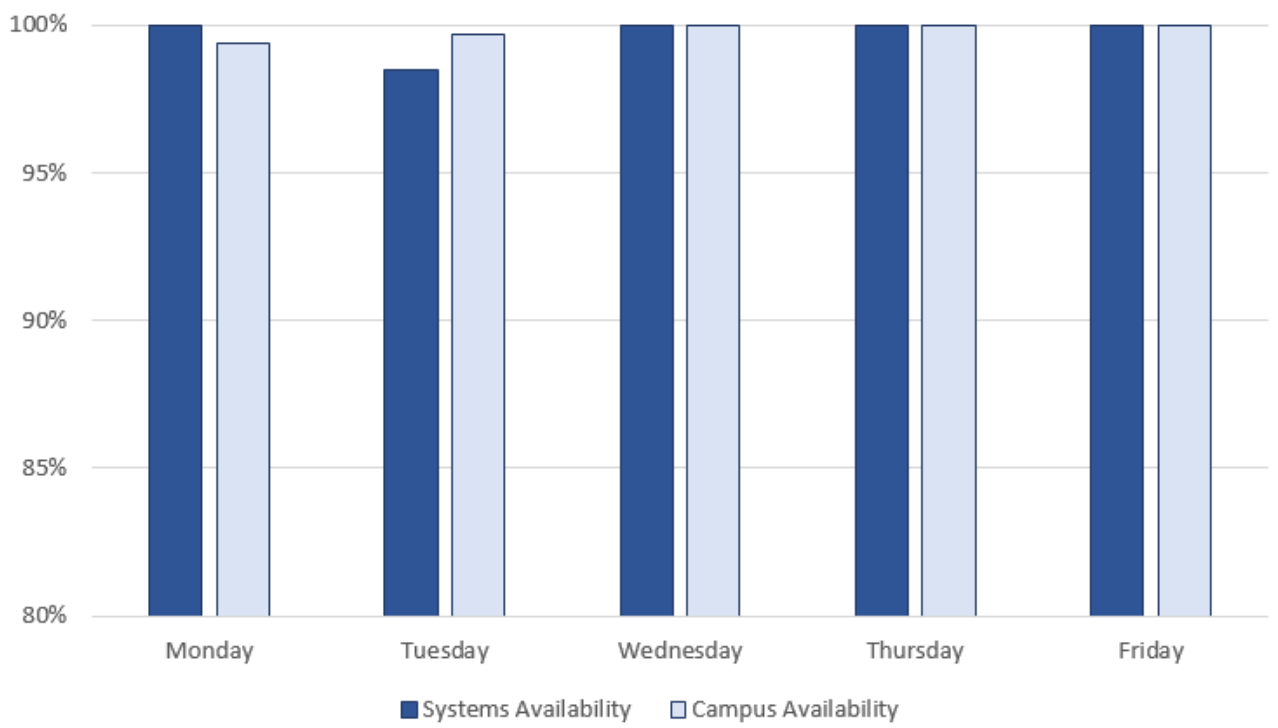

Performance Excellence Program

Category 7

Network Availability Results

Mission Critical Technology Systems Network Availability for the Week Ending February 12, 2016 is 100%

Network Availability Comparative Data

■ 14/15 Year Weekly Result
■ 15/16 Year Weekly Result

Network Availability Week 33 February 8 - 12, 2016

■ Systems Availability ■ Campus Availability

kpi

Achieve network availability of 98% for core network and telecommunications services for mission critical systems