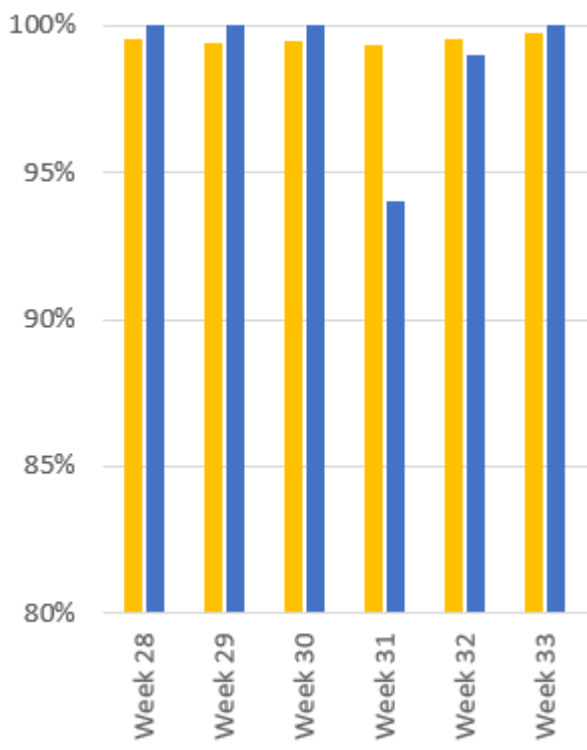

Performance Excellence Program

Category 7

Network Availability Results

Mission Critical Technology Systems Network Availability for the Week Ending February 12, 2016 is 100%

Network Availability Comparative Data

■ 14/15 Year Weekly Result
■ 15/16 Year Weekly Result

Network Availability Week 33 February 8 - 12, 2016

■ Systems Availability ■ Campus Availability

kpi

Achieve network availability of 98% for core network and telecommunications services for mission critical systems