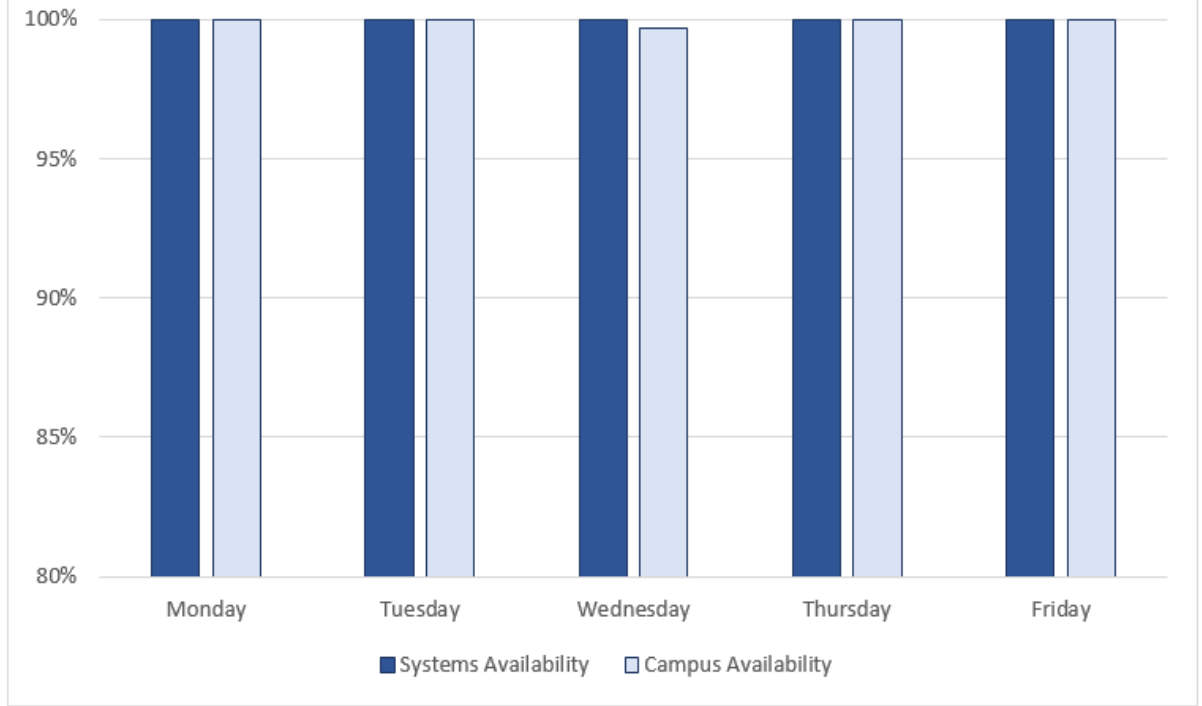

Performance Excellence Program

Category 7

Network Availability Results

Mission Critical Technology Systems Network Availability for the Week Ending February 19, 2016 is 100%

Network Availability Comparative Data

■ 14/15 Year Weekly Result
■ 15/16 Year Weekly Result

Network Availability Week 34 February 15 - 19, 2016

Achieve network availability of 98% for core network and telecommunications services for mission critical systems