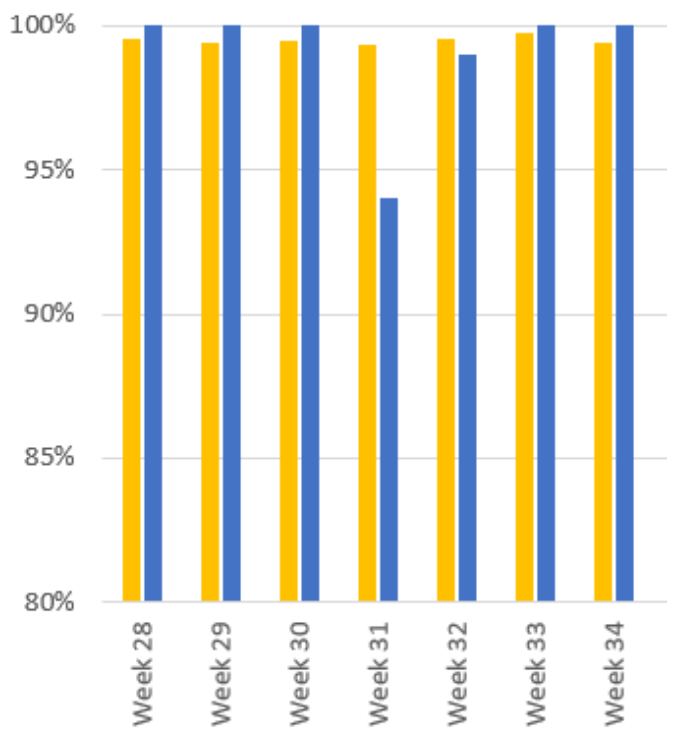

Performance Excellence Program

Category 7

Network Availability Results

Mission Critical Technology Systems Network Availability for the Week Ending February 19, 2016 is 100%

Network Availability Comparative Data

■ 14/15 Year Weekly Result
■ 15/16 Year Weekly Result

Network Availability Week 34 February 15 - 19, 2016

Achieve network availability of 98% for core network and telecommunications services for mission critical systems