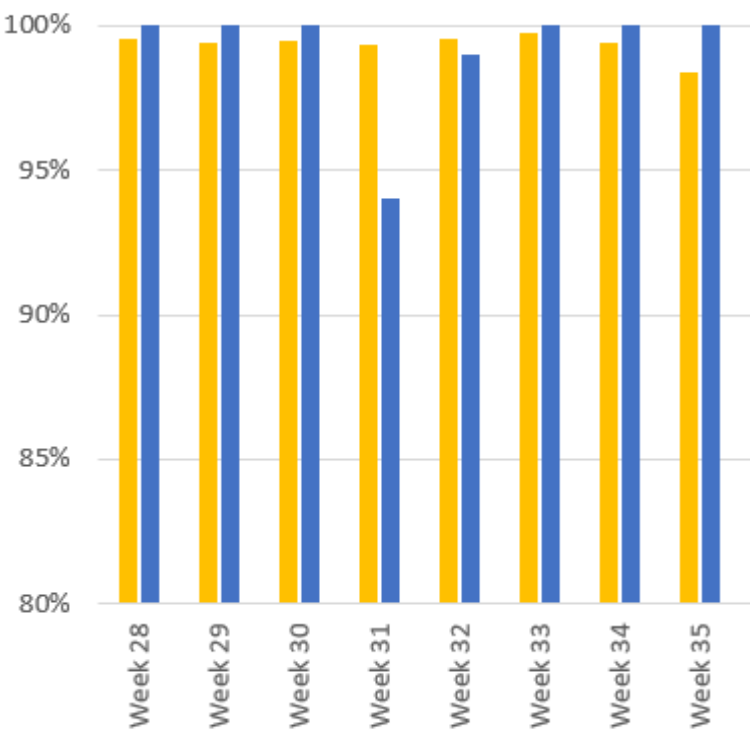

Performance Excellence Program

Category 7

Network Availability Results

Mission Critical Technology Systems Network Availability for the Week Ending February 26, 2016 is 100%

Network Availability Comparative Data

Network Availability Week 35 February 22-26, 2016

- 14/15 Year Weekly Result
- 15/16 Year Weekly Result

Achieve network availability of 98% for core network and telecommunications services for mission critical systems