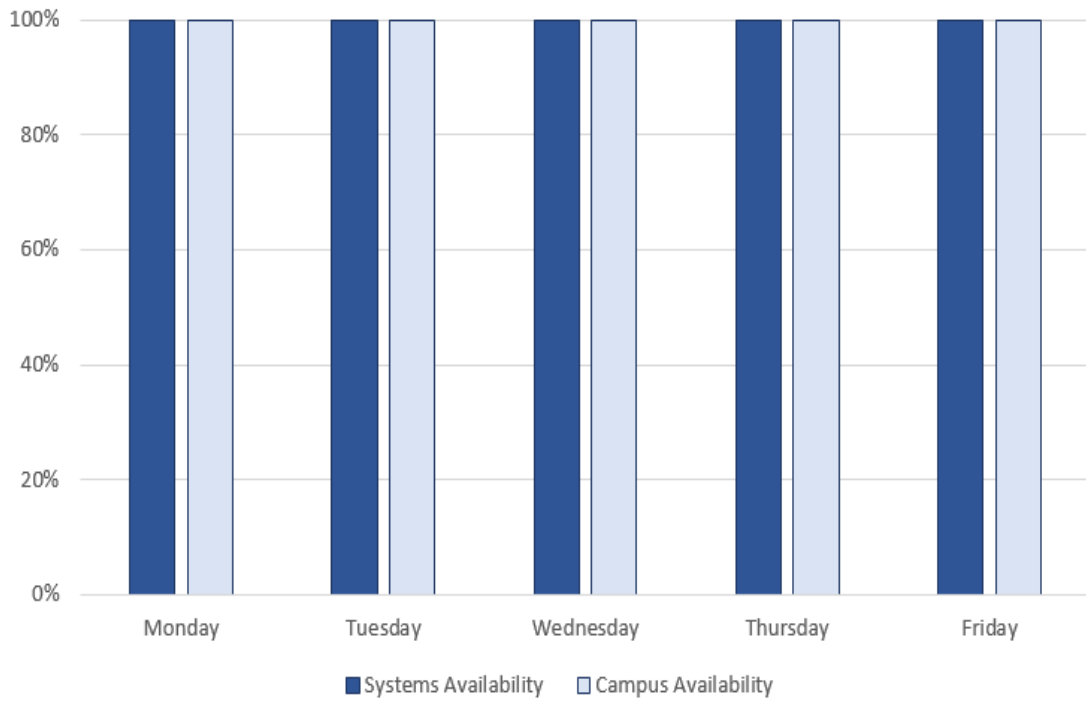

Performance Excellence Program

Category 7

Network Availability Results

Mission Critical Technology Systems Network Availability for the Week Ending February 26, 2016 is 100%

Network Availability Comparative Data

Network Availability Week 35 February 22-26, 2016

- 14/15 Year Weekly Result
- 15/16 Year Weekly Result

Achieve network availability of 98% for core network and telecommunications services for mission critical systems