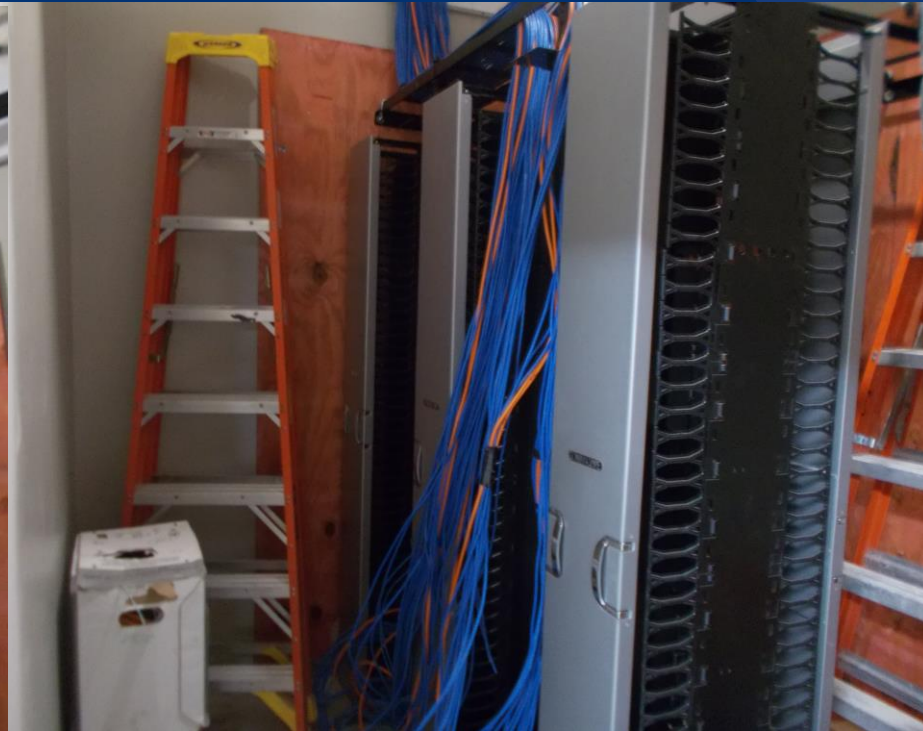

# Bane Elementary School Construction Update

Bane ES New MDF Closet Taking Shape.

Bane ES Main MDF

**Michael Raspet** met with the MCA cabling contractors at Bane ES to check the status of the MDF and IDF closets. As a result of that meeting a request was made to the General Contractor for the installation of temporary or permanent power and lights in the two new IDF closets so that MCA could complete their work in time for the network equipment, wireless access points and VOIP phones to be installed before the start of school.

# Bane Elementary School Construction Update

Fiber and data cables were cut during the demolition at Bane ES.

Fiber casing on the utility pole from which the new fiber will be spliced and pulled into the MDF at Bane ES.

**Michael Raspet** was notified that the damages PS/Lightwave fiber at Bane ES would be replaced before the start of school. As soon as the estimate is received for repairs construction will begin.